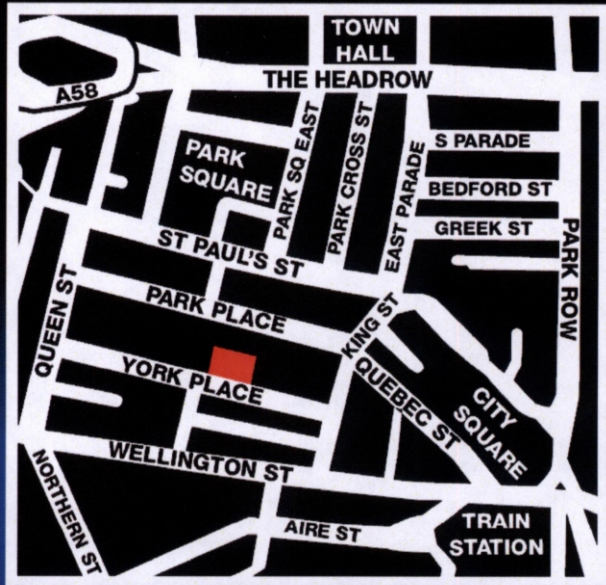

No.10 York Place Signage

Not to Scale

Gentlemens Club

10 York Place
Leeds LS1 2DS

Tel. 07512 659412
Email. info@liberteleeds.co.uk
www.liberteleeds.co.uk

Gentlemens Club

10 York Place
Leeds LS1 2DS

Tel. 07512 659412
Email. info@liberteleeds.co.uk
www.liberteleeds.co.uk

Liberté

Gentlemen's Club

1/2 PRICE ADMISSION

This flyer entitles you to **HALF PRICE** entry any night of the week at the hottest lap dancing venue Liberté, Leeds.

- Open Tuesday to Sunday

from 9pm til late.