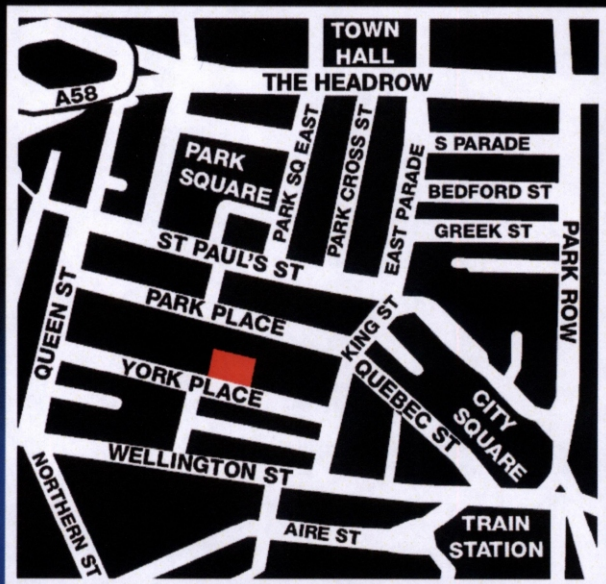

No.10 York Place Signage

Not to Scale

Gentlemens Club

10 York Place
Leeds LS1 2DS

Tel. 07512 659412
Email. info@liberteleeds.co.uk
www.liberteleeds.co.uk

Gentlemens Club

10 York Place
Leeds LS1 2DS

Tel. 07512 659412
Email. info@liberteleeds.co.uk
www.liberteleeds.co.uk

Liberté

Gentlemen's Club

1/2 PRICE ADMISSION

This flyer entitles you to **HALF PRICE** entry any night of the week at the hottest lap dancing venue Liberté, Leeds.

- Open Tuesday to Sunday

from 9pm til late.